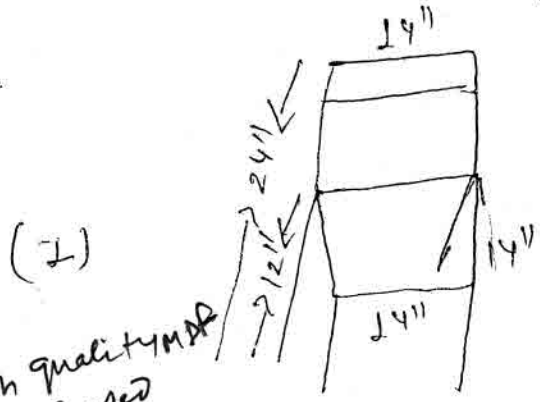

DETAILS OF FURNITURE

(I)  
 Top: High quality MP  
 18mm. Board Covered  
 with Laminated  
 Sheet with  
 Dark colour sleek  
 2.5. mm. Angle 18 gauge  
 Screws for Lamination

(Chair for Primary)

(Hexagonal Desk for Primary)

1" पार्श्व चौकोर  
 2 1/2" पार्श्व चौकोर के लिए  
 18 गेज पार्श्व.  
 1" माला चौकोर

Furniture Description for  
 Chair for Primary, Hexagonal  
 for Primary, and Desk.

- (i) Size and dimensions are to be line diagram.
- (ii) Steel iron rectangular pipe less than 18 gauge.
- (iii) Strong, hard, solid board of than substandard quality.