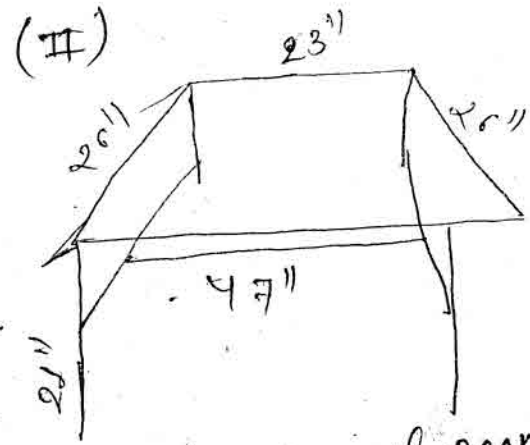

DETAILS OF FURNITURE

(I)  
 Top: High quality MP  
 18mm. Board Covered  
 with Laminated  
 Sheet with  
 Dark colour sleek  
 2.5. mm. Angle 18 gauge  
 Screws for Lamination

(Chair for Primary)

(Hexagonal Desk for Primary)

1" पार्श्व चौकोर  
 2 1/2" पार्श्व चौकोर के लिए  
 18 गेज पार्श्व.  
 1" माला चौकोर

Furniture Description for  
 Chair for Primary, Hexagonal  
 for Primary, and Desk.

- (i) Size and dimensions are to be line diagram.
- (ii) Steel iron rectangular pipe less than 18 gauge.
- (iii) Strong, hard, solid board of than substandard quality.