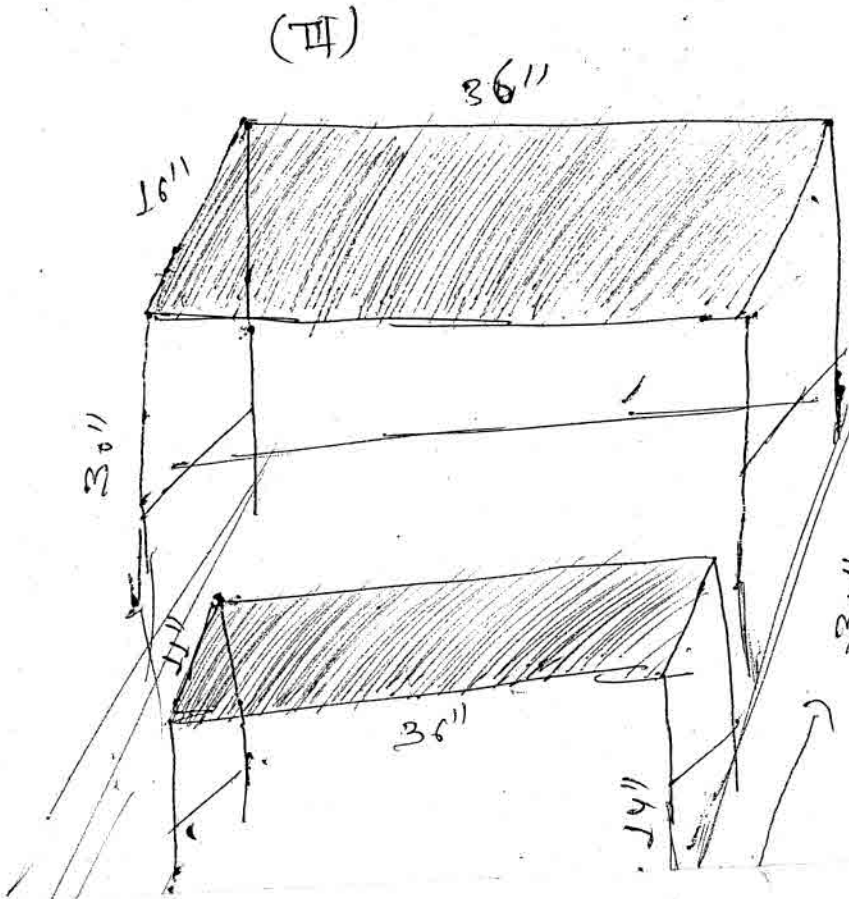

DETAILS OF FURNITURE

(I)  
 Top: High quality MP  
 18mm. Board Covered  
 with Laminated  
 Sheet with  
 Dark colour sleek  
 2.5. mm. Angle 18 gauge  
 Screws for Lamination

(Chair for Primary)

(Hexagonal Desk for Primary)

1" पार्श्व चौकोर  
 2 1/2" पार्श्व चौकोर के लिए  
 18 गेज पार्श्व.  
 1" माला चौकोर

Furniture Description for  
 Chair for Primary, Hexagonal  
 for Primary, and Desk.

- (i) Size and dimensions are to be line diagram.
- (ii) Steel iron rectangular pipe less than 18 gauge.
- (iii) Strong, hard, solid board of than substandard quality.